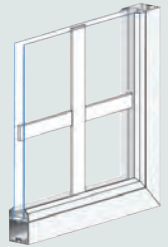

900 SV Horizontal Slider

905 SV Fixed Lite Picture

New EZ-V™ Trim System –

The quick and easy way to trim
your vinyl windows.

Silver Line® Vinyl Windows for Shop, Work or Play

Frame/Sash Construction

Heavy-duty, fusion-welded vinyl construction creates strong, weathertight windows	■	■	■	■
Multi-chambered frame and sash provide increased rigidity and energy efficiency	■	■	■	■
Operating sash tips in for easy cleaning	■	■		

A Rainbow of Custom Colors!

Patent Pending

Features:

- White or custom color matched
- Leak-free flashing
- Fully trimmed, requires no application of a J-channel
- Resistant to thermal expansion and contraction
- Saves time and installation labor

Optional Grids
 Between The Glass

Easy Cleaning

Tilt in top and bottom sash on the double hung and bottom sash on the single hung windows allow for easy cleaning.