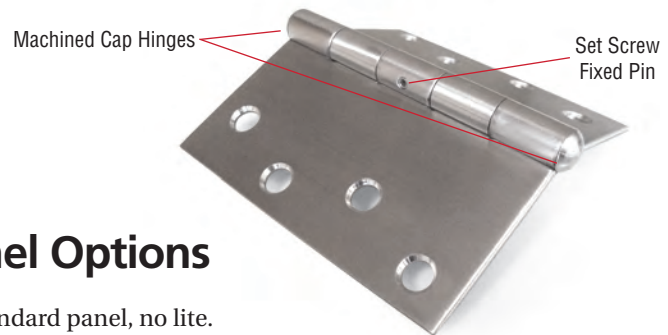

R88

RESPONDER DOOR™

By A. J. Manufacturing, Inc.

16 ga Steel Frame
Available with:
Standard Flush Panel
Vue Lite Flush Panel
1-Lite Flush Panel
9-Lite Flush Panel
9-Lite 2-Panel
6-Panel

The Responder Door™ series has proven to deliver value beyond what is available in the marketplace and is one more example of AJ – Building Ideas

The advanced technology and flexible platform of the Responder Door™ series continues to deliver value with the addition of the R88. The R88 features adjustable weather-strips, header sweep, and sill sweep. The precision folded jambs, baked bright white finish, 4" x 4-1/2" hinges and the industry's best warranty are sure to make this door an industry standard for years to come.

Building Ideas

R88 RESPONDER DOOR™

Smooth skin steel panel prehung in a 16 ga steel frame with 12 ga stainless steel 4" x 4-1/2" fixed pin hinges. Featuring adjustable weatherstrip, top and bottom sweeps.

Features & Benefits

- Prehung 4-way swing, insulated door leaf.
- 1-5/8" thick door pressure injected with polyurethane foam - R11 insulation value.
- 24 ga hot dipped galvanized steel exterior. Polyester painted and baked for a durable and long lasting finish.
- Adjustable bulb vertical weatherstrip.
- Adjustable top and bottom sill sweeps are co-extruded pvc and rubber consisting of three flexible wands and a rigid base.
- Premium smooth steel panels.
- Door is prepped for lockset by boring a 2-1/8" diameter hole with a 2-3/4" backset and a 1" edge bore.
- Machined cap hinges provide maximum security.
- Door panel is strengthened with a Steel C-Channel at the location for entry lock.
- Frame jamb, header and sill are polyester painted and baked for a durable and long lasting appearance.
- Master frame is shipped completely assembled with hinges and door attached.
- Sill is a low profile design, which complies with ADA handicap accessible guidelines. It is 3-1/2" deep and 1/2" high.
- Each door is securely packaged in a corrugated carton.