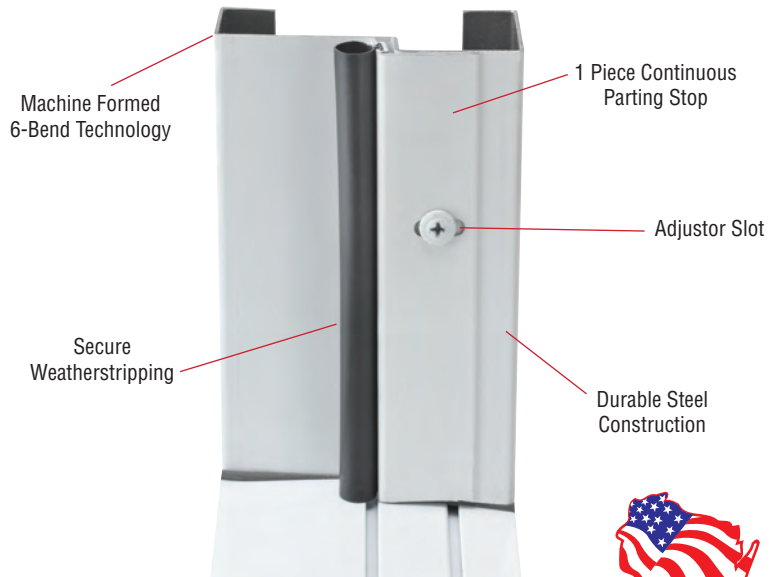

R88

RESPONDER DOOR™

By A. J. Manufacturing, Inc.

16 ga Steel Frame
Available with:
Standard Flush Panel
Vue Lite Flush Panel
1-Lite Flush Panel
9-Lite Flush Panel
9-Lite 2-Panel
6-Panel

The Responder Door™ series has proven to deliver value beyond what is available in the marketplace and is one more example of AJ – Building Ideas

The advanced technology and flexible platform of the Responder Door™ series continues to deliver value with the addition of the R88. The R88 features adjustable weather-strips, header sweep, and sill sweep. The precision folded jambs, baked bright white finish, 4" x 4-1/2" hinges and the industry's best warranty are sure to make this door an industry standard for years to come.

Building Ideas

R88 RESPONDER DOOR™

Smooth skin steel panel prehung in a 16 ga steel frame with 12 ga stainless steel 4" x 4-1/2" fixed pin hinges. Featuring adjustable weatherstrip, top and bottom sweeps.

Features & Benefits

- Prehung 4-way swing, insulated door leaf.
- 1-5/8" thick door pressure injected with polyurethane foam - R11 insulation value.
- 24 ga hot dipped galvanized steel exterior. Polyester painted and baked for a durable and long lasting finish.
- Adjustable bulb vertical weatherstrip.
- Adjustable top and bottom sill sweeps are co-extruded pvc and rubber consisting of three flexible wands and a rigid base.
- Premium smooth steel panels.
- Door is prepped for lockset by boring a 2-1/8" diameter hole with a 2-3/4" backset and a 1" edge bore.
- Machined cap hinges provide maximum security.
- Door panel is strengthened with a Steel C-Channel at the location for entry lock.
- Frame jamb, header and sill are polyester painted and baked for a durable and long lasting appearance.
- Master frame is shipped completely assembled with hinges and door attached.
- Sill is a low profile design, which complies with ADA handicap accessible guidelines. It is 3-1/2" deep and 1/2" high.
- Each door is securely packaged in a corrugated carton.