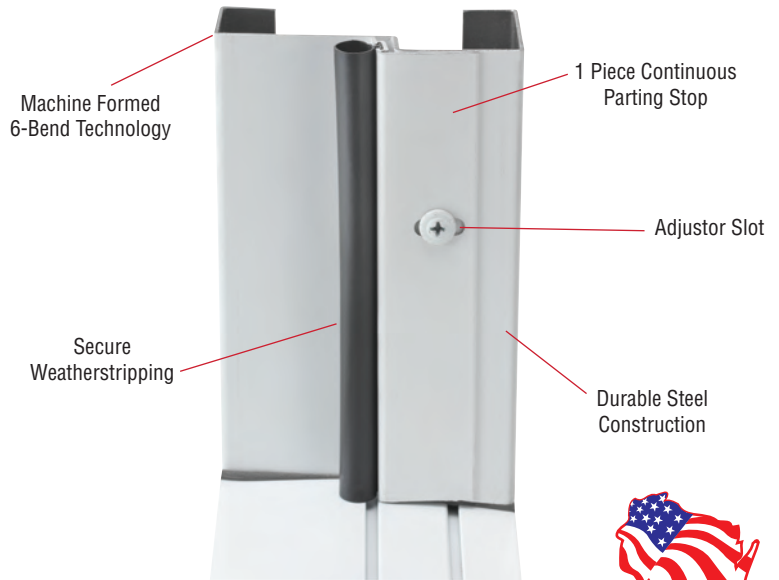

R88

RESPONDER DOOR™

By A. J. Manufacturing, Inc.

16 ga Steel Frame
Available with:

Standard Flush Panel

Vue Lite Flush Panel

1-Lite Flush Panel

9-Lite Flush Panel

The Responder Door™ series has proven to deliver value beyond what is available in the marketplace and is one more example of AJ – Building Ideas

The advanced technology and flexible platform of the Responder Door™ series continues to deliver value with the addition of the R88. The R88 features adjustable weather-strips, header sweep, and sill sweep. The precision folded jambs, baked bright white finish, 4" x 4-1/2" hinges and the industry's best warranty are sure to make this door an industry standard for years to come.

Building Ideas

RESPONDER DOOR™

Smooth skin steel panel prehung in a 16 ga steel frame with 12 ga stainless steel 4" x 4-1/2" fixed pin hinges. Featuring adjustable weatherstrip, top and bottom sweeps.

Features & Benefits

- Prehung 4-way swing, insulated door leaf.
- 1-5/8" thick door pressure injected with polyurethane foam - R11 insulation value.
- Hot dipped galvanized steel skins. Polyester painted and baked for a durable and long lasting finish.
- Adjustable bulb vertical weatherstrip.
- Adjustable top and bottom sill sweeps are co-extruded pvc and rubber consisting of three flexible wands and a rigid base.
- Premium smooth steel panels.
- Door is prepped for lockset by boring a 2-1/8" diameter hole with a 2-3/4" backset and a 1" edge bore.
- Machined cap hinges provide maximum security.
- Door panel is strengthened with a Steel C-Channel at the location for entry lock.
- Frame jamb, header and sill are polyester painted and baked for a durable and long lasting appearance.
- Master frame is shipped completely assembled with hinges and door attached.
- Sill is a low profile design, which complies with ADA handicap accessible guidelines. It is 3-1/2" deep and 1/2" high.
- Each door is securely packaged in a corrugated carton.