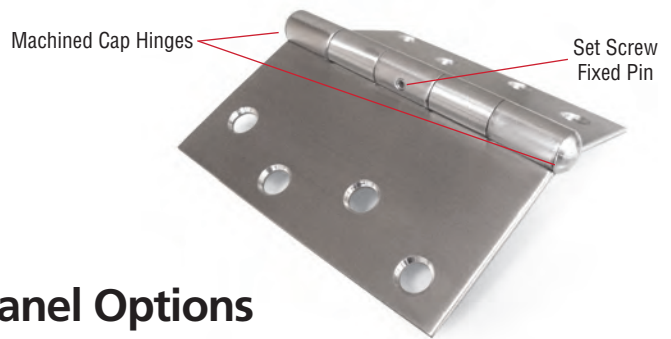

The Responder Door™ series has proven to deliver value beyond what is available in the marketplace and is one more example of AJ – Building Ideas

The advanced technology and flexible platform of the Responder Door™ series continues to deliver value with the addition of the R88. The R88 features adjustable weather-strips, header sweep, and sill sweep. The precision folded jambs, baked bright white finish, 4" x 4-1/2" hinges and the industry's best warranty are sure to make this door an industry standard for years to come.

Building Ideas

RESPONDER DOOR™

Smooth skin steel panel prehung in a 16 ga steel frame with 12 ga stainless steel 4" x 4-1/2" fixed pin hinges. Featuring adjustable weatherstrip, top and bottom sweeps.

Features & Benefits

- Prehung 4-way swing, insulated door leaf.
- 1-5/8" thick door pressure injected with polyurethane foam - R11 insulation value.
- Hot dipped galvanized steel skins. Polyester painted and baked for a durable and long lasting finish.
- Adjustable bulb vertical weatherstrip.
- Adjustable top and bottom sill sweeps are co-extruded pvc and rubber consisting of three flexible wands and a rigid base.
- Premium smooth steel panels.
- Door is prepped for lockset by boring a 2-1/8" diameter hole with a 2-3/4" backset and a 1" edge bore.
- Machined cap hinges provide maximum security.
- Door panel is strengthened with a Steel C-Channel at the location for entry lock.
- Frame jamb, header and sill are polyester painted and baked for a durable and long lasting appearance.
- Master frame is shipped completely assembled with hinges and door attached.
- Sill is a low profile design, which complies with ADA handicap accessible guidelines. It is 3-1/2" deep and 1/2" high.
- Each door is securely packaged in a corrugated carton.