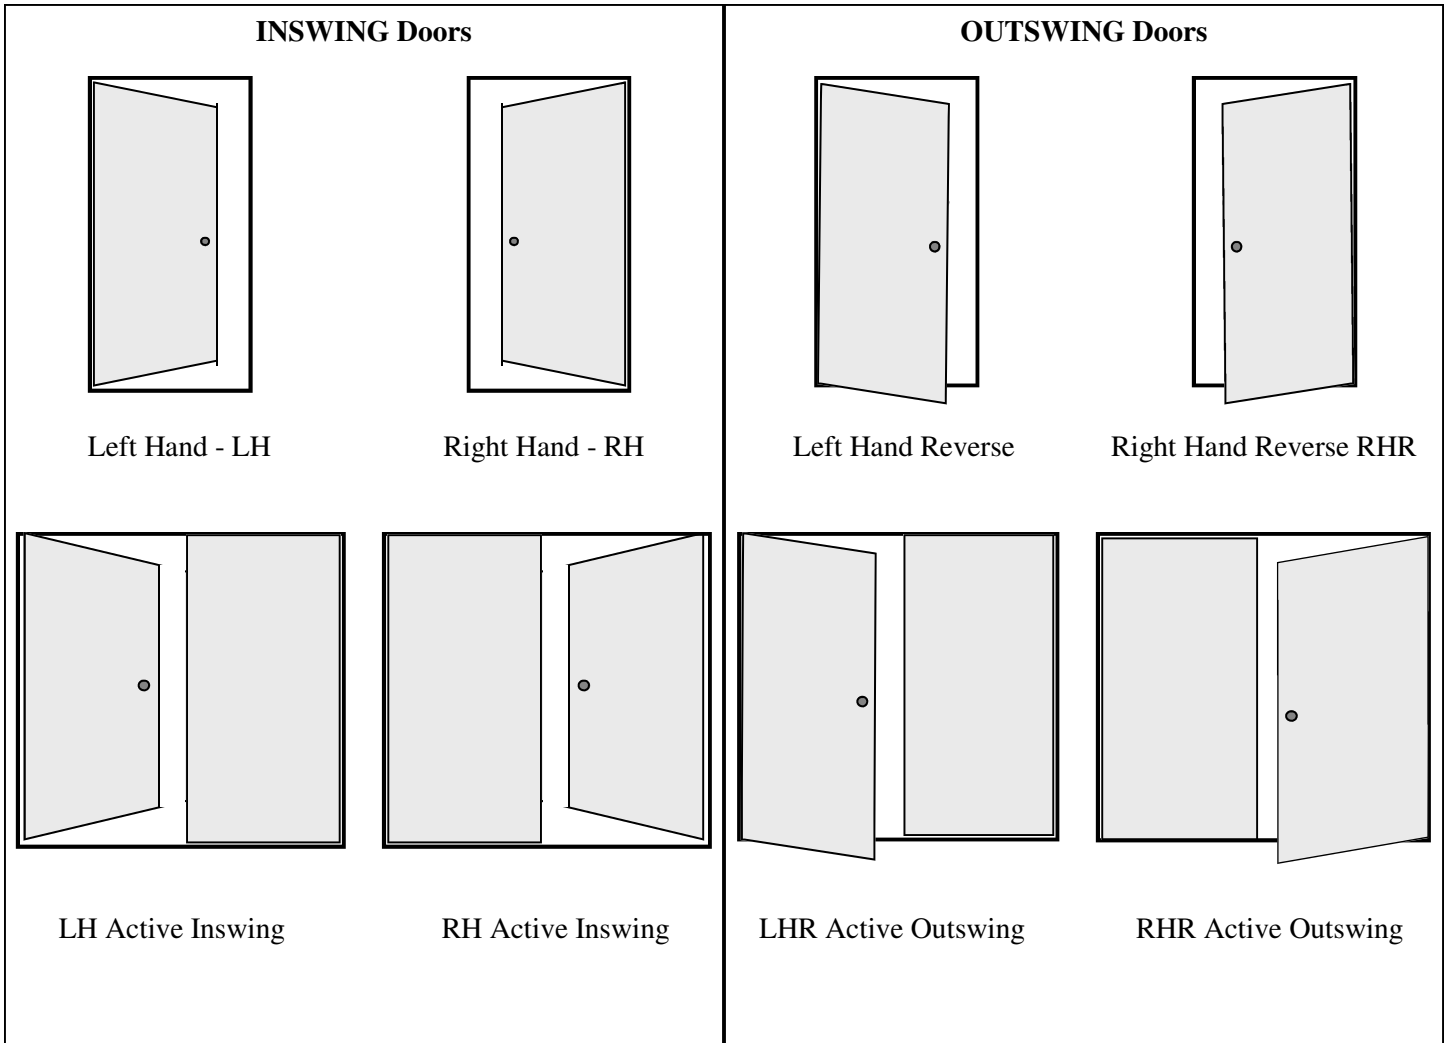

Building Ideas

A.J. Manufacturing, Inc. • 1217 Oak Street • Bloomer, WI 54724
1-800-328-9448 • www.ajdoor.com

Door Handing

The handing of a door is determined when standing on the key side facing the door

- A.J. factory standard doors are LH/RHR.
- Doors can be ordered as RH/LHR or can be changed in the field.
- Double doors have an active panel which must be opened before the inactive panel
- When ordering double door, specify which panel is active. RH, LH, RHR or LHR.